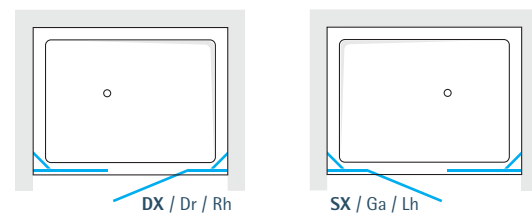

Elite P+FL

SPECIFICHE TECNICHE

Caractéristiques Techniques
Technical Characteristics

Elite P+FL porta + fisso in linea

porte+paroi fixe en ligne / door+aligned fixed glass

ANTA BATTENTE / Porte à battant / Single-leaf door

H 190 cm

VETRO / Verre / Glass

COD. Dx D/ Rh COD. Sx G/ Lh	MODELLO Modèle Model	ESTENSIBILITÀ Extensibilité Extension	APERTURA Ouverture Opening	PROFILO* Profilé* Profile*	TRASP. Transp. Transp.	ACIDATO Acidé Acid-Etched
ET51150DX ET51150SX	140	137 > 142 cm	55 cm	AR		
ET51151DX ET51151SX	145	142 > 147 cm	55 cm	AR		
ET51152DX ET51152SX	150	147 > 152 cm	65 cm	AR		
ET51153DX ET51153SX	155	152 > 157 cm	65 cm	AR		
ET51154DX ET51154SX	160	157 > 162 cm	65 cm	AR		
ET51155DX ET51155SX	165	162 > 167 cm	65 cm	AR		
ET51156DX ET51156SX	170	167 > 172 cm	65 cm	AR		
ET51157DX ET51157SX	175	172 > 177 cm	65 cm	AR		
ET51158DX ET51158SX	180	177 > 182 cm	65 cm	AR		

* AR = ARGENTO LUCIDO / Argent brillant / Bright silver
NB. BRACCETTO COMPRESO NEL PREZZO / Attention: bras de soutien compris dans le prix / Attention: support bar included in the price

Consegna 10 gg
Livraison en 10 jours
Delivery in 10 days

Consegna 30 gg
Livraison en 30 jours
Delivery in 30 days

" Elite P+FL " SPECIAL

H <190 e >190	+35%
L <137 e >182	+35%

Per lo sviluppo di box particolari, inviare richiesta di preventivo in azienda utilizzando la scheda rilievi (vedi pag. 286).

Pour la réalisation de cabines de douche personnalisées, envoyer la requête de devis à l'usine en utilisant la fiche (voir p. 286).

For the realization of customized shower boxes, send the offer request to the factory with the appropriate form (see p. 286).

Per cambio maniglia (vedi pag. 285)

Pour changer la poignée (voir p. 285)
To change the handle (see p. 285)

Elite F fisso

fixe / fixed