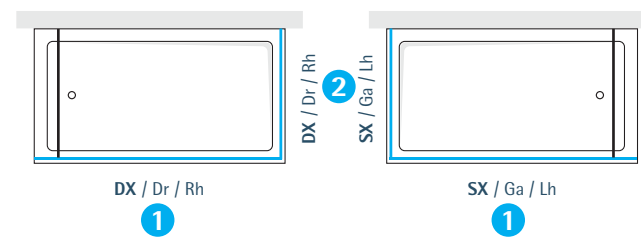

SPECIFICHE TECNICHE

Caractéristiques Techniques
Technical Characteristics

Hissò separè con borchie centro stanza con fisso

LATO 1 CON BORCHIE SP. 8mm / Côté 1 ép. 8mm avec clous / Side 1 th. 8mm with studs H 200 cm

1		VETRO / Verre / Glass			
COD. Dx / Dr / Rh COD. Sx / G / Lh	MODELLO Modèle Model	PROFILO* Profilé* Profile*	TRASPARENTE Transparent Transparent	FUMÈ GRIGIO Gris Fumé Smoke Grey	ACIDATO Acidé Acid-Etched
HS57500DX	100	CR			
HS57500SX					
HS57510DX	110	CR			
HS57510SX					
HS57520DX	120	CR			
HS57520SX					
HS57530DX	130	CR			
HS57530SX					
HS57540DX	140	CR			
HS57540SX					
HS57550DX	150	CR			
HS57550SX					
HS57560DX	160	CR			
HS57560SX					
HS57570DX	170	CR			
HS57570SX					
HS57580DX	180	CR			
HS57580SX					

* CR = CROMATO Chromé / Chrome
NB. 1 BRACCETTO COMPRESO NEL PREZZO / Attention: un bras de soutien compris dans le prix / Attention: one support bar included in the price

LATO 2 CON BORCHIE SP. 8mm / Côté 2 ép. 8mm avec clous / Side 2 th. 8mm with studs H 200 cm

2		VETRO / Verre / Glass				
COD. Dx / Dr / Rh COD. Sx / G / Lh	MODELLO Modèle Model	ESTENSIBILITÀ Extensibilité Extension	PROFILO* Profilé* Profile*	TRASPARENTE Transparent Transparent	FUMÈ GRIGIO Gris Fumé Smoke Grey	ACIDATO Acidé Acid-Etched
HS57600DX	70	67,5 > 70 cm	CR			
HS57600SX						
HS57601DX	80	77,5 > 80 cm	CR			
HS57601SX						
HS57602DX	90	87,5 > 90 cm	CR			
HS57602SX						
HS57603DX	100	97,5 > 100 cm	CR			
HS57603SX						

* CR = CROMATO Chromé / Chrome
NB. 1 BRACCETTO COMPRESO NEL PREZZO / Attention: un bras de soutien compris dans le prix / Attention: one support bar included in the price

Consegna 10 gg
Livraison en 10 jours
Delivery in 10 days

Consegna 30 gg
Livraison en 30 jours
Delivery in 30 days

"Hissò sep. c/bor." SPECIAL

H <200 e >200 +35%

L Per le misure personalizzate fare riferimento al prezzo della misura superiore.

Per lo sviluppo di box particolari, inviare richiesta di preventivo in azienda utilizzando la scheda rilievi (vedi pag. 286).

Pour les dimensions personnalisées voir le prix de la dimension plus grande.

Pour la réalisation de cabines de douche personnalisées, envoyer la requête de devis à l'usine en utilisant la fiche (voir p. 286).

For customized measures see the price of the greater measure.

For the realization of customized shower boxes, send the offer request to the factory with the appropriate form (see p. 286).

1 Box = 2 colli
1 cabine de douche = 2 colis
1 shower box = 2 packages

€ 140,00
No Drops a box
Traitement No Drops sur la cabine de douche
No Drops treatment on the shower box

€ 300,00
Tenda (vedi pag. 68)
Rideau (voir p. 68)
Curtain (see p. 68)