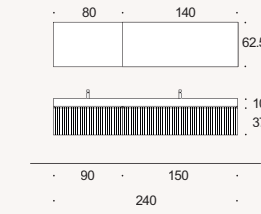

-- PAG. 46

IT LACCATO CORDA OPACO

Top Gres Travertino Gris - **Lavabo** Pietra Piasentina
Boiserie Travertino Gris - **Gola** Titanio metallizzato -
Mensole Clock Laccato Titanio - **Specchiere Rot** ø 80 cm
bordo Titanio - **Zoccolo** Alluminio H. 2.5 cm

EN Corda matt lacquer

Top made of gres Travertino Gris - **Washbasin Pietra**
Boiserie made of Travertino Gris - **Gola** Metallic
matt lacquered - **Clock shelves** Titanio metallic matt
lacquered - **Rot mirror** ø 80 with Titanio metallic edge -
Plinth Aluminium H. 2.5 cm

FR Laque mate Corda

Plan en grès Travertino Gris - **Vasque Pietra** -
Panneau Boiserie en grès Travertino Gris -
Gorge Laque métallisée mate - **Étagères Clock**
Laque métallisée Titanio - **Miroir Rot** ø 80 cm chant
laque métallisée Titanio - **Socle** Alu H. 2.5 cm

Comp.410
L90+150 P50 H37.5+10 CM

-- PAG. 60

IT MILLERIGHE

LACCATO SIENA OPACO

Top HPL Birmania - **Vasca Vega integrata con tavoletta**
asportabile 70x30 cm - **Gola** Laccato Siena opaco -
Specchio Strip - **Colonne** Laccato Caramello opaco

EN Ribbed fronts Siena matt lacquer

Top HPL Birmania - **Vega Integrated washbasin**
with removable cover 70x30cm - **Gola Profile** Siena
matt lacquered - **Columns** Caramello matt lacquered -
Strip Mirror

FR Façades nervurées Laque mate Siena

Plan en HPL Birmania - **Vasque intégrée Vega avec**
tablette amovible 70x30cm - **Gorge** Laque mate
Siena **Miroirs Strip** - **Colonnes** laque mate Caramello

-- PAG. 52

IT MILLERIGHE

LACCATO PIOMBO OPACO

Scocca Laccato Piombo opaco - **Top** Gres Noir Desir
Vasca integrata Vega con tavoletta asportabile
80x30 cm - **Gola** Laccato Piombo opaco - **Specchiere**
Strip con Led - **Elemento a giorno** Laccato Piombo opaco

EN Ribbed fronts Piombo matt lacquer