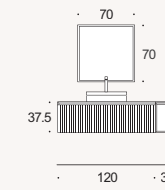

FR Façades nervurées Laque mate Piombo

Structure laque mate Piombo - **Plan** en grès Noir Désir -
Vasque intégrée Vega avec tablette amovible 80x30 cm
Gorge laque mate Piombo - **Miroir Strip avec LED** -
Élément à jour laque mate Piombo

Comp.411

L120+30 P50 H37.5 CM

-- PAG. 67